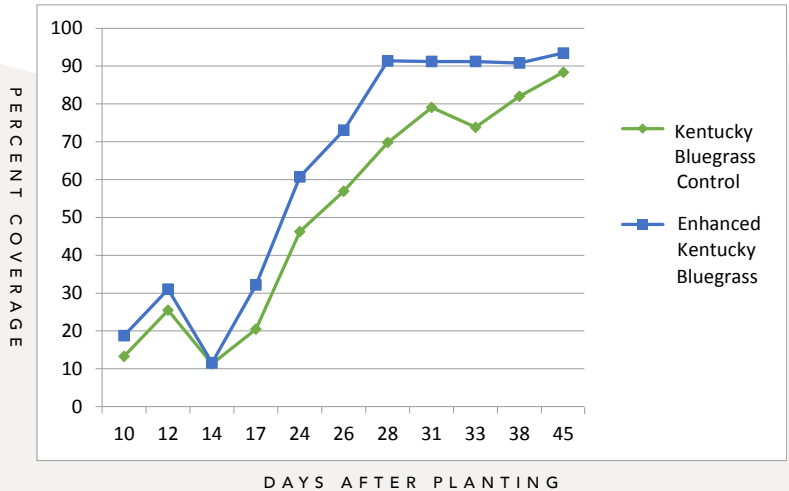

- Plots were replicated 4 times
- Ridgeline KBG Raw & Enhanced seeded at 70lb./Per Acre

Solutions for your Environment™

PHONE: 800-457-6748
www.profileproducts.com

040120

Profile is a registered trademark of PROFILE Products LLC. Solutions for your Environment, Enhanced Seed Technology, HydroStraw, Summit Seed and 3-D Sod are trademarks of PROFILE Products LLC.